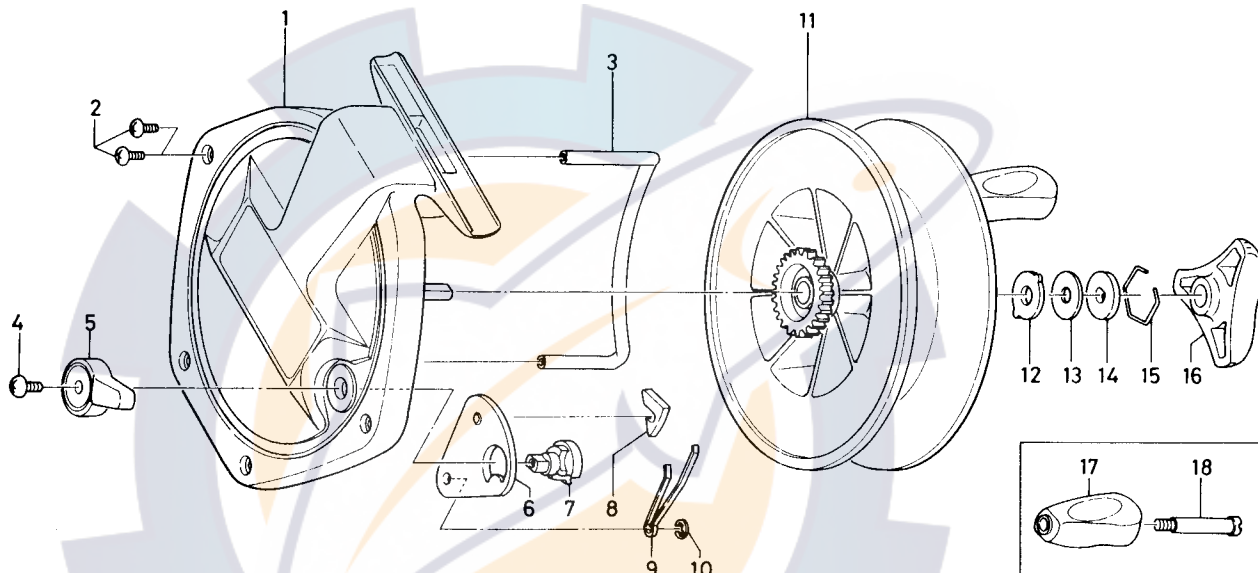

SINGLE ACTION REEL SG375

Key No. 11 ~ 15
B99-8001

Spool assembly

Key No.	Parts No.	Parts Name
1	6-B99-7601	Frame
2	6-351-1803	Line guard screw
3	6-B99-7901	Line guard
4	6-352-2503	Click lever screw
5	6-541-0601	Click lever
6	6-780-5802	Click plate assembly
7	6-461-0701	Click cam
8	6-040-1313	Click pawl
9	6-151-3401	Click spring
10	6-320-1402	Click spring retainer
11	6-B99-8101	Spool
12	6-375-5302	Drag washer A
13	6-371-2731	Drag washer B
14	6-372-0801	Drag washer C
15	6-170-4001	Retainer
16	6-005-1807	Drag knob
17	6-101-0001	Handle knob
18	6-B54-8701	Handle screw